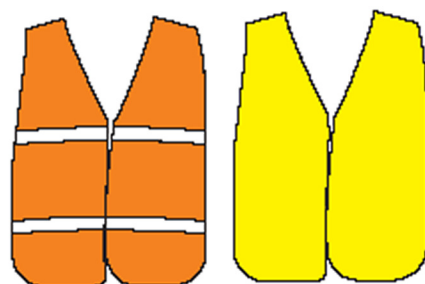

TRAFFIC & VEHICLE SIGNS

SEE ALSO PG 55
to 57 FOR MORE
ROAD SIGNS

REFER TO RED CODE: (ie AM) UNDER IMAGE IN OUR PRICE LIST FOR COMPLETE PRODUCT DESCRIPTION

T852 AM 450x600	T852C AM 450x600	T853 DP 200x450	T854 DP 200x450	T854D BM 300x450	T855 BM 300x450
T855C BM 300x450	T856 BM 300x450	T856G AM 450x600	T857 AM 450x600	T858 AM 450x600	T860 AM 450x600
T862 AM, AP 450x600	T864 AM 450x600	T866 BM 300x450 AM 450x600	T867 BM 300x450 AM, ARA 450x600	T868 AM 450x600	T882 DM 200x450

NON STOCKED SIZES AVAILABLE SEE PRICING PAGES FOR DETAILS

T870 BM 300x450 AM, ARA 450x600	T872 AM 450x600	T874 AM 450x600	T876 AM 450x600	T878 LS 50x200 GS 100x350 DP 200x450	T884 AP, AM 450x600
T886 AM 450x600	T887 BM 300x450	T888 DR, DM 200x450	T892 DM 200x450	T894 DM, DP 200x450	T895 BM 300x450

REFLECTIVE & NON REFLECTIVE VESTS

These high visibility vest are available in reflective and non-reflective. A must for all truck drivers and personnel in loading and unloading zones.
Available in orange and yellow.

CODE DESCRIPTION

VMY	Vest M Yellow
VLO	Vest L Orange
VLY	Vest L Yellow
VXLO	Vest XL Orange
VXLY	Vest XL Yellow
V2XLO	Vest 2XL Orange
V2XLY	Vest 2XL Yellow
V3XLO	Vest 3XL Orange
V3XLY	Vest 3XL Yellow
VRMY	Vest Reflective M Yellow
VRLO	Vest Reflective L Orange
VRLY	Vest Reflective L Yellow
VRXLO	Vest Reflective XL Orange
VRXLY	Vest Reflective XL Yellow
VR2XLO	Vest Reflective 2XL Orange
VR2XLY	Vest Reflective 2XL Yellow
VR3XLO	Vest Reflective 3XL Orange
VR3XLY	Vest Reflective 3XL Yellow